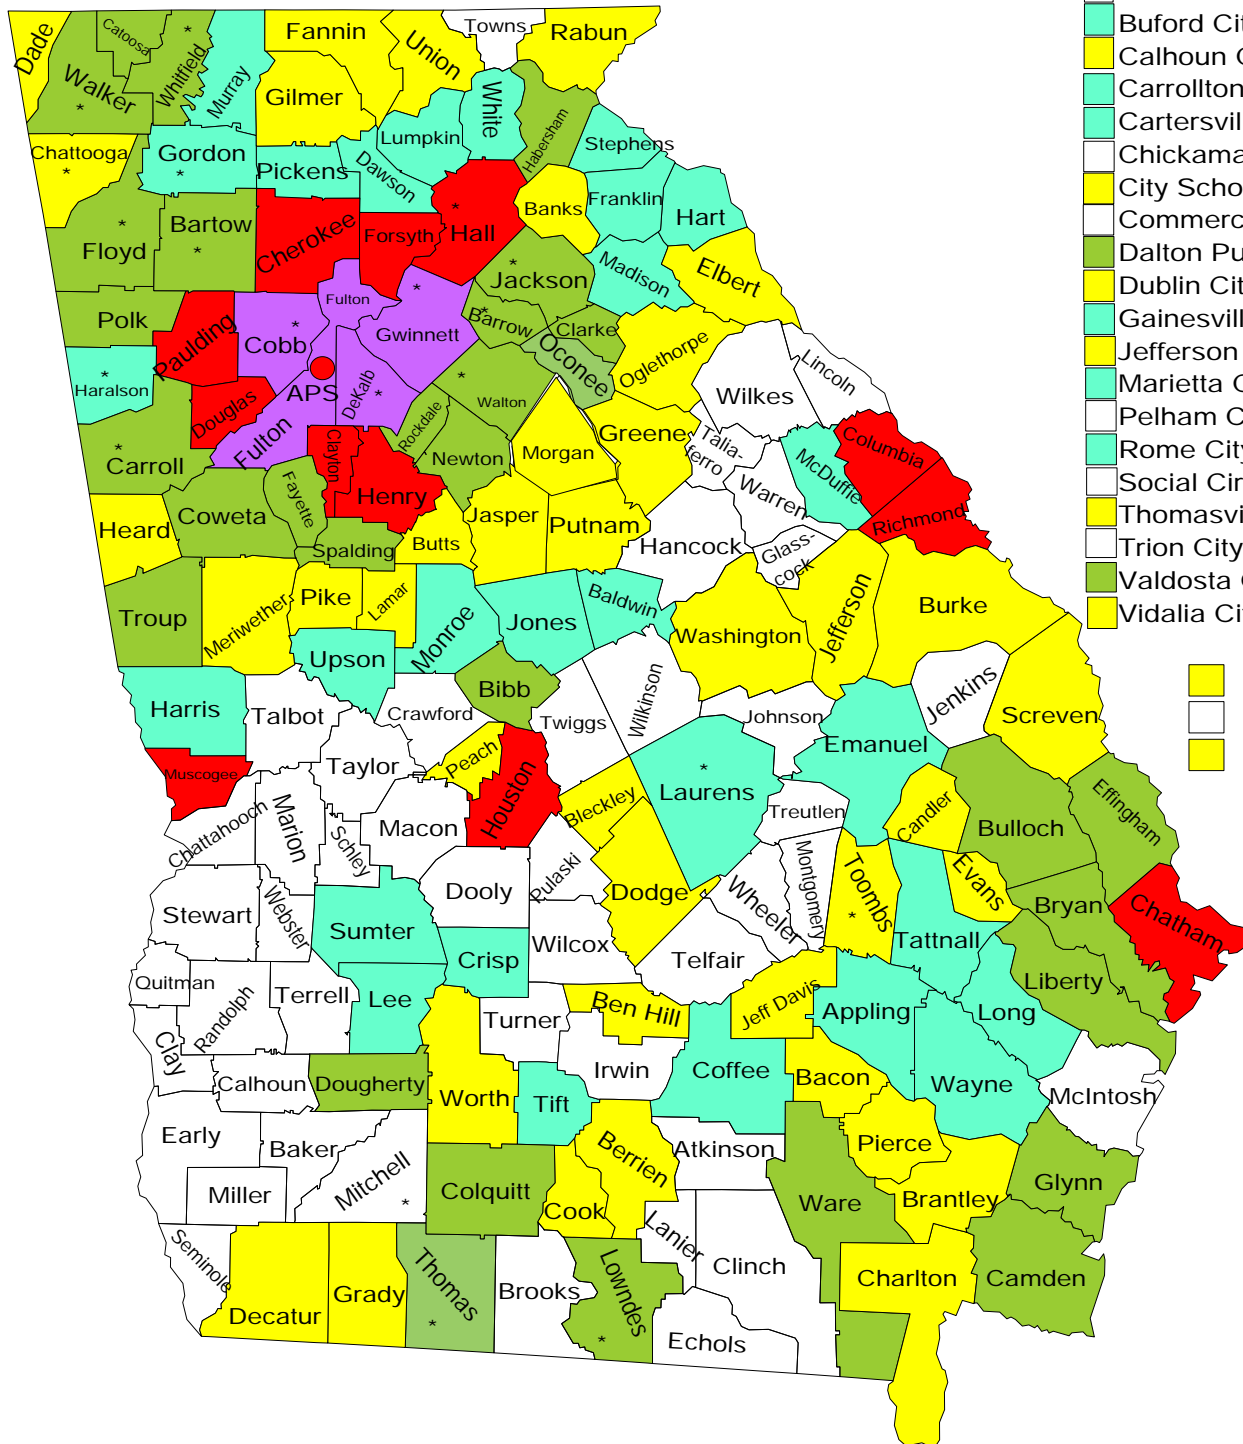

FY 22 District Group Size

- Bremen City in Haralson County
- Buford City in Gwinnett County
- Calhoun City in Gordon County
- Carrollton City in Carroll County
- Cartersville City in Bartow County
- Chickamauga City in Walker County
- City Schools of Decatur in DeKalb County
- Commerce City in Jackson County
- Dalton Public Schools in Whitfield County
- Dublin City in Laurens County
- Gainesville City in Hall County
- Jefferson City in Barrow County
- Marietta City in Cobb County
- Pelham City in Mitchell County
- Rome City in Floyd County
- Social Circle City in Walton County
- Thomasville City in Thomas County
- Trion City in Chattooga County
- Valdosta City in Lowndes County
- Vidalia City in Toombs County

AA: > 9000
A: 3000-8999
B: 1000-2999
C: 500-999
D: 240-499
E: 1-249